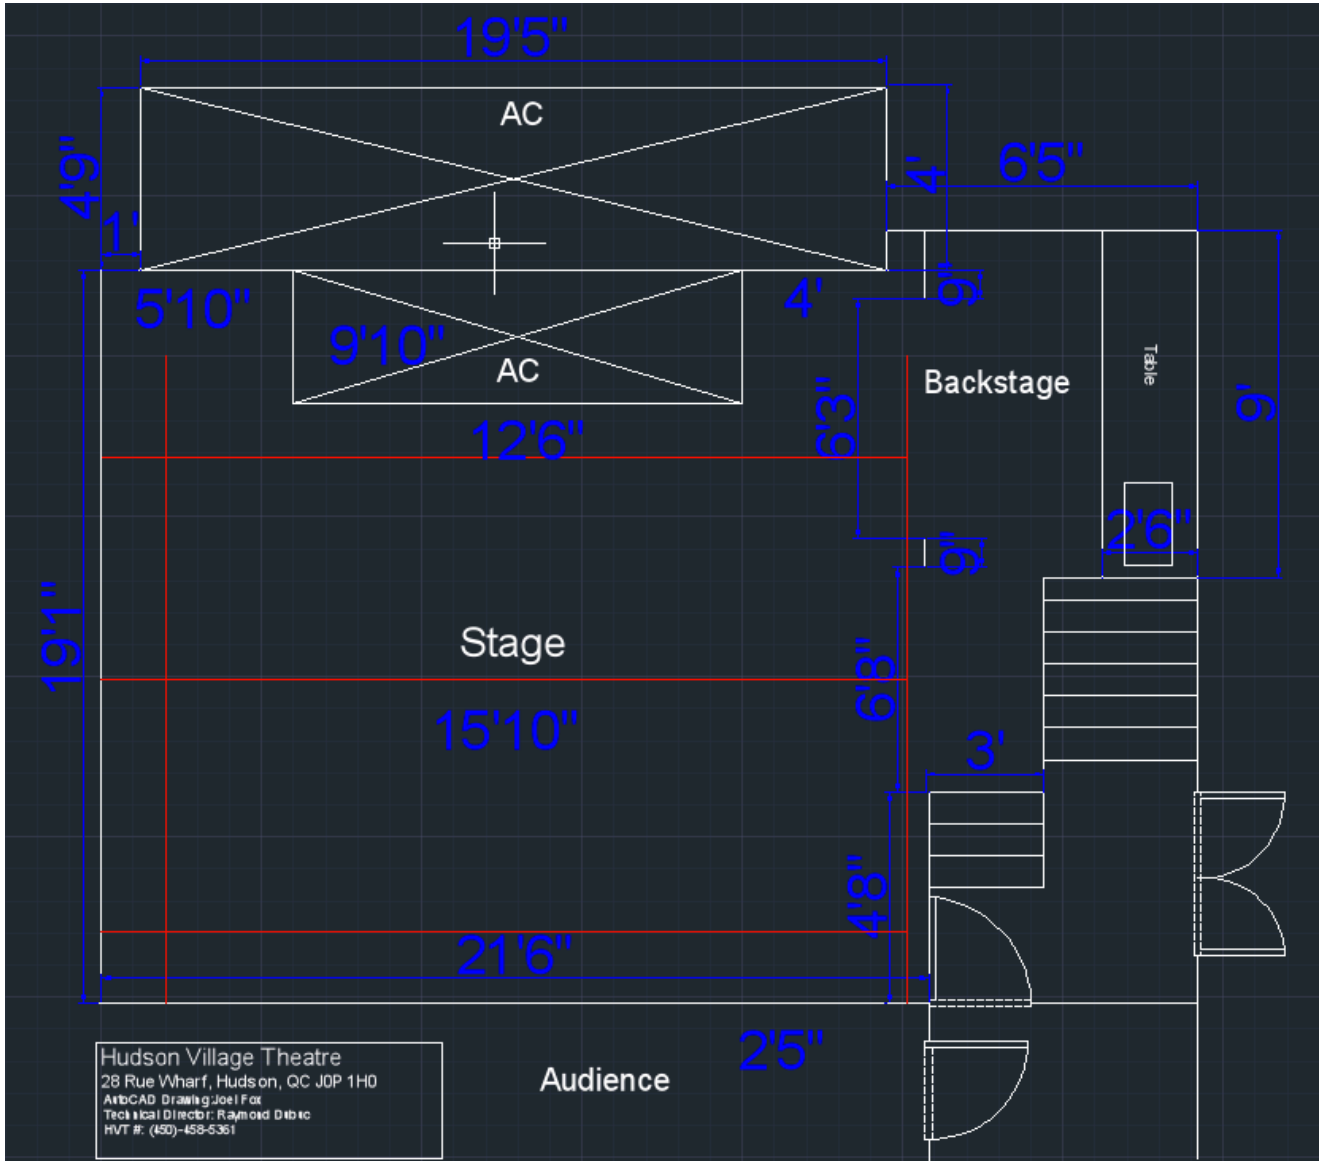

Hudson Village Theatre
 28 Rue Wharf, Hudson, OC 30P 1H0
 AutoCAD Drawing: Joel Fox
 Technical Director: Raymond Dubuc
 HVT #: (450)-458-5361

Audience

Stage

Backstage

Table

AC

AC

Hudson Village Theatre
 28 Rue Wharf, Hudson, QC J0P 1H0
 AutoCAD Drawing: Joel Fox
 Technical Director: Raymond Dube
 HVT #: (450)-458-6361

Audience 2'5"